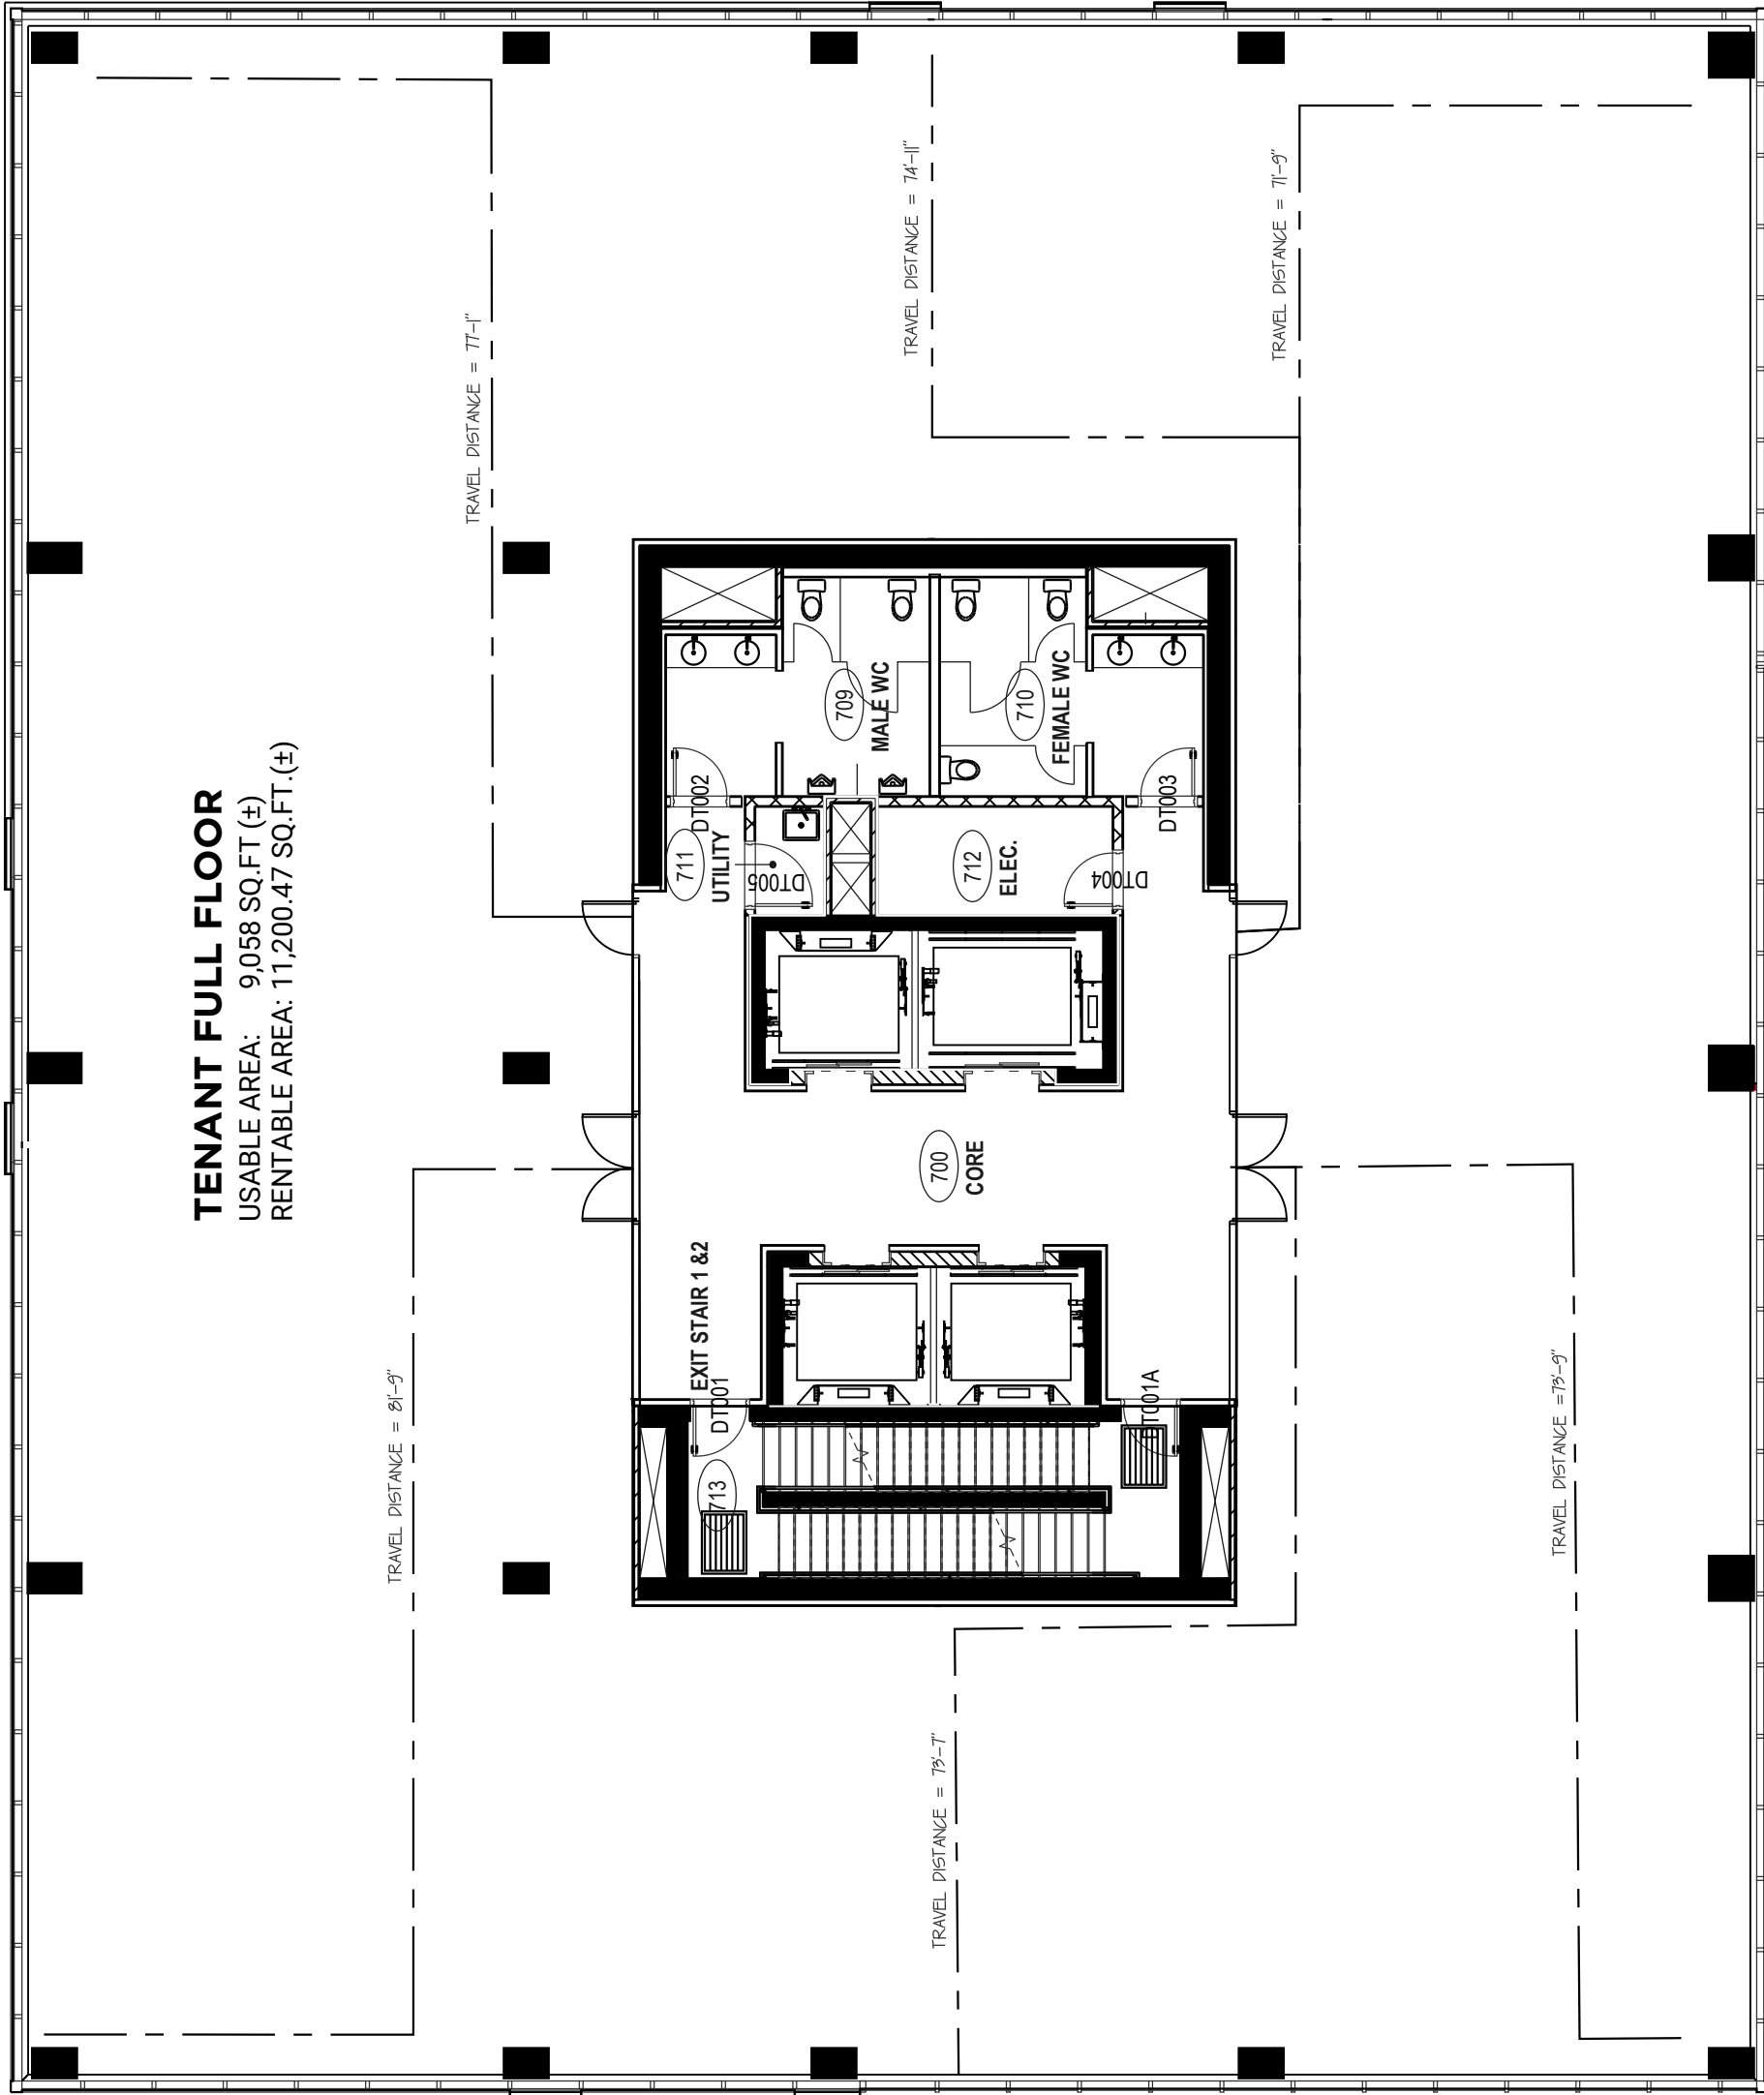

TENANT FULL FLOOR

USABLE AREA: 9,058 SQ.FT (±)
RENTABLE AREA: 11,200.47 SQ.FT.(±)

TRAVEL DISTANCE = 81'-9"

TRAVEL DISTANCE = 77'-1"

TRAVEL DISTANCE = 74'-11"

TRAVEL DISTANCE = 71'-9"

TRAVEL DISTANCE = 79'-7"

TRAVEL DISTANCE = 79'-9"